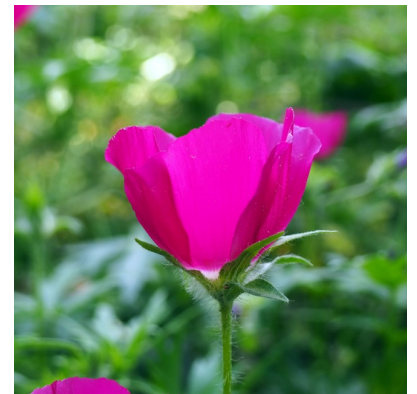

Summer Interest! Summer Interest! Summer Interest!

JULY
2024

Butterfly Weed
(*Asclepias tuberosa*)
- Labyrinth-

Fernbush
(*Chamaebatiaria millefolium*)
- native plant gardens -

Pineleaf Penstemon
(*Penstemon pinifolius*)
- various locations -

Giant Scabious
(*Cephalaria gigantea*)
- English Garden -

Showy Goldeneye
(*Heliomeris multiflora*)
- Idaho Native Plant Garden -

Desert Willow
- Entrance Garden & Dry
Garden -

Texas Red Yucca
(*Hesperaloe parviflora*)
- various locations -